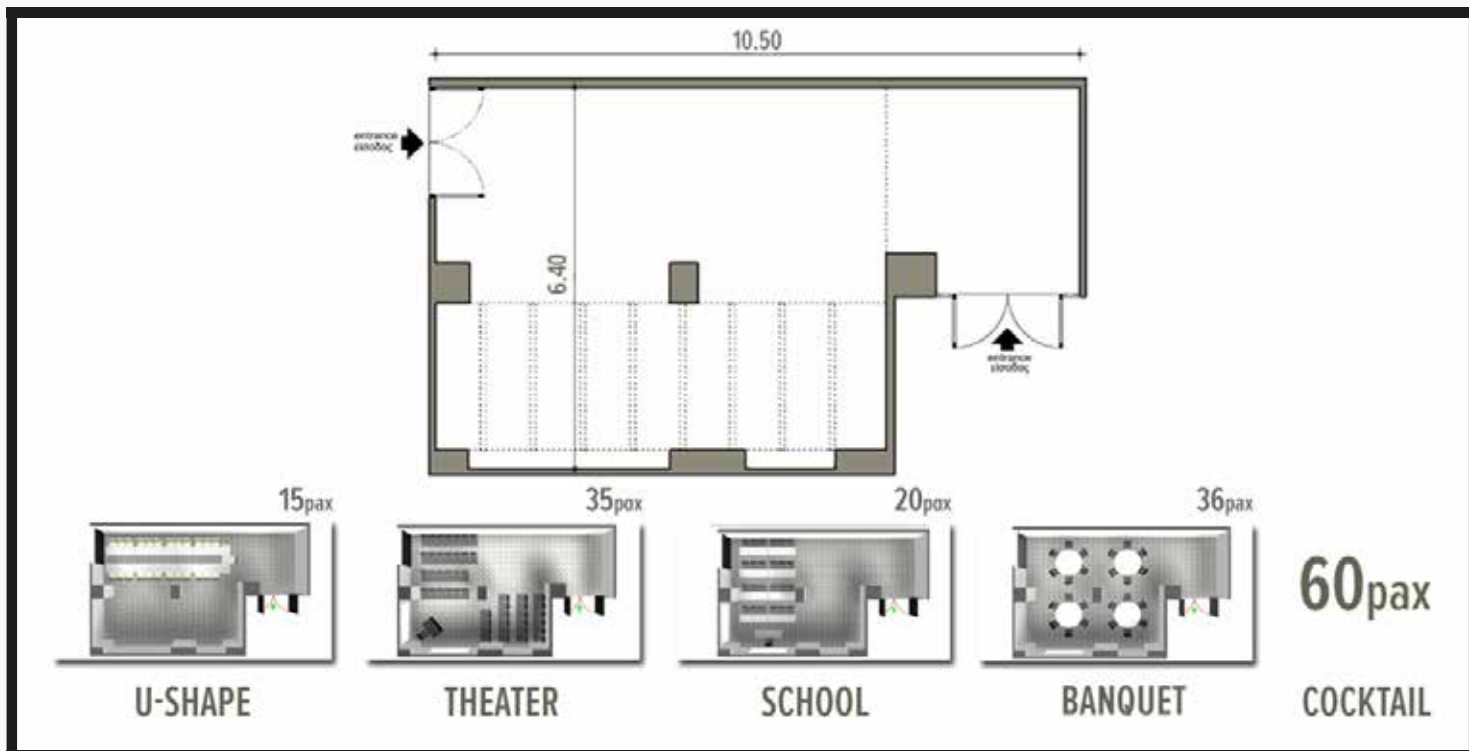

SPECIFICATIONS

	m ²	U SHAPE	THEATER	SCHOOL	BANQUET	COCKTAIL
MEET IN THE CITY	55	15	35	20	36	60